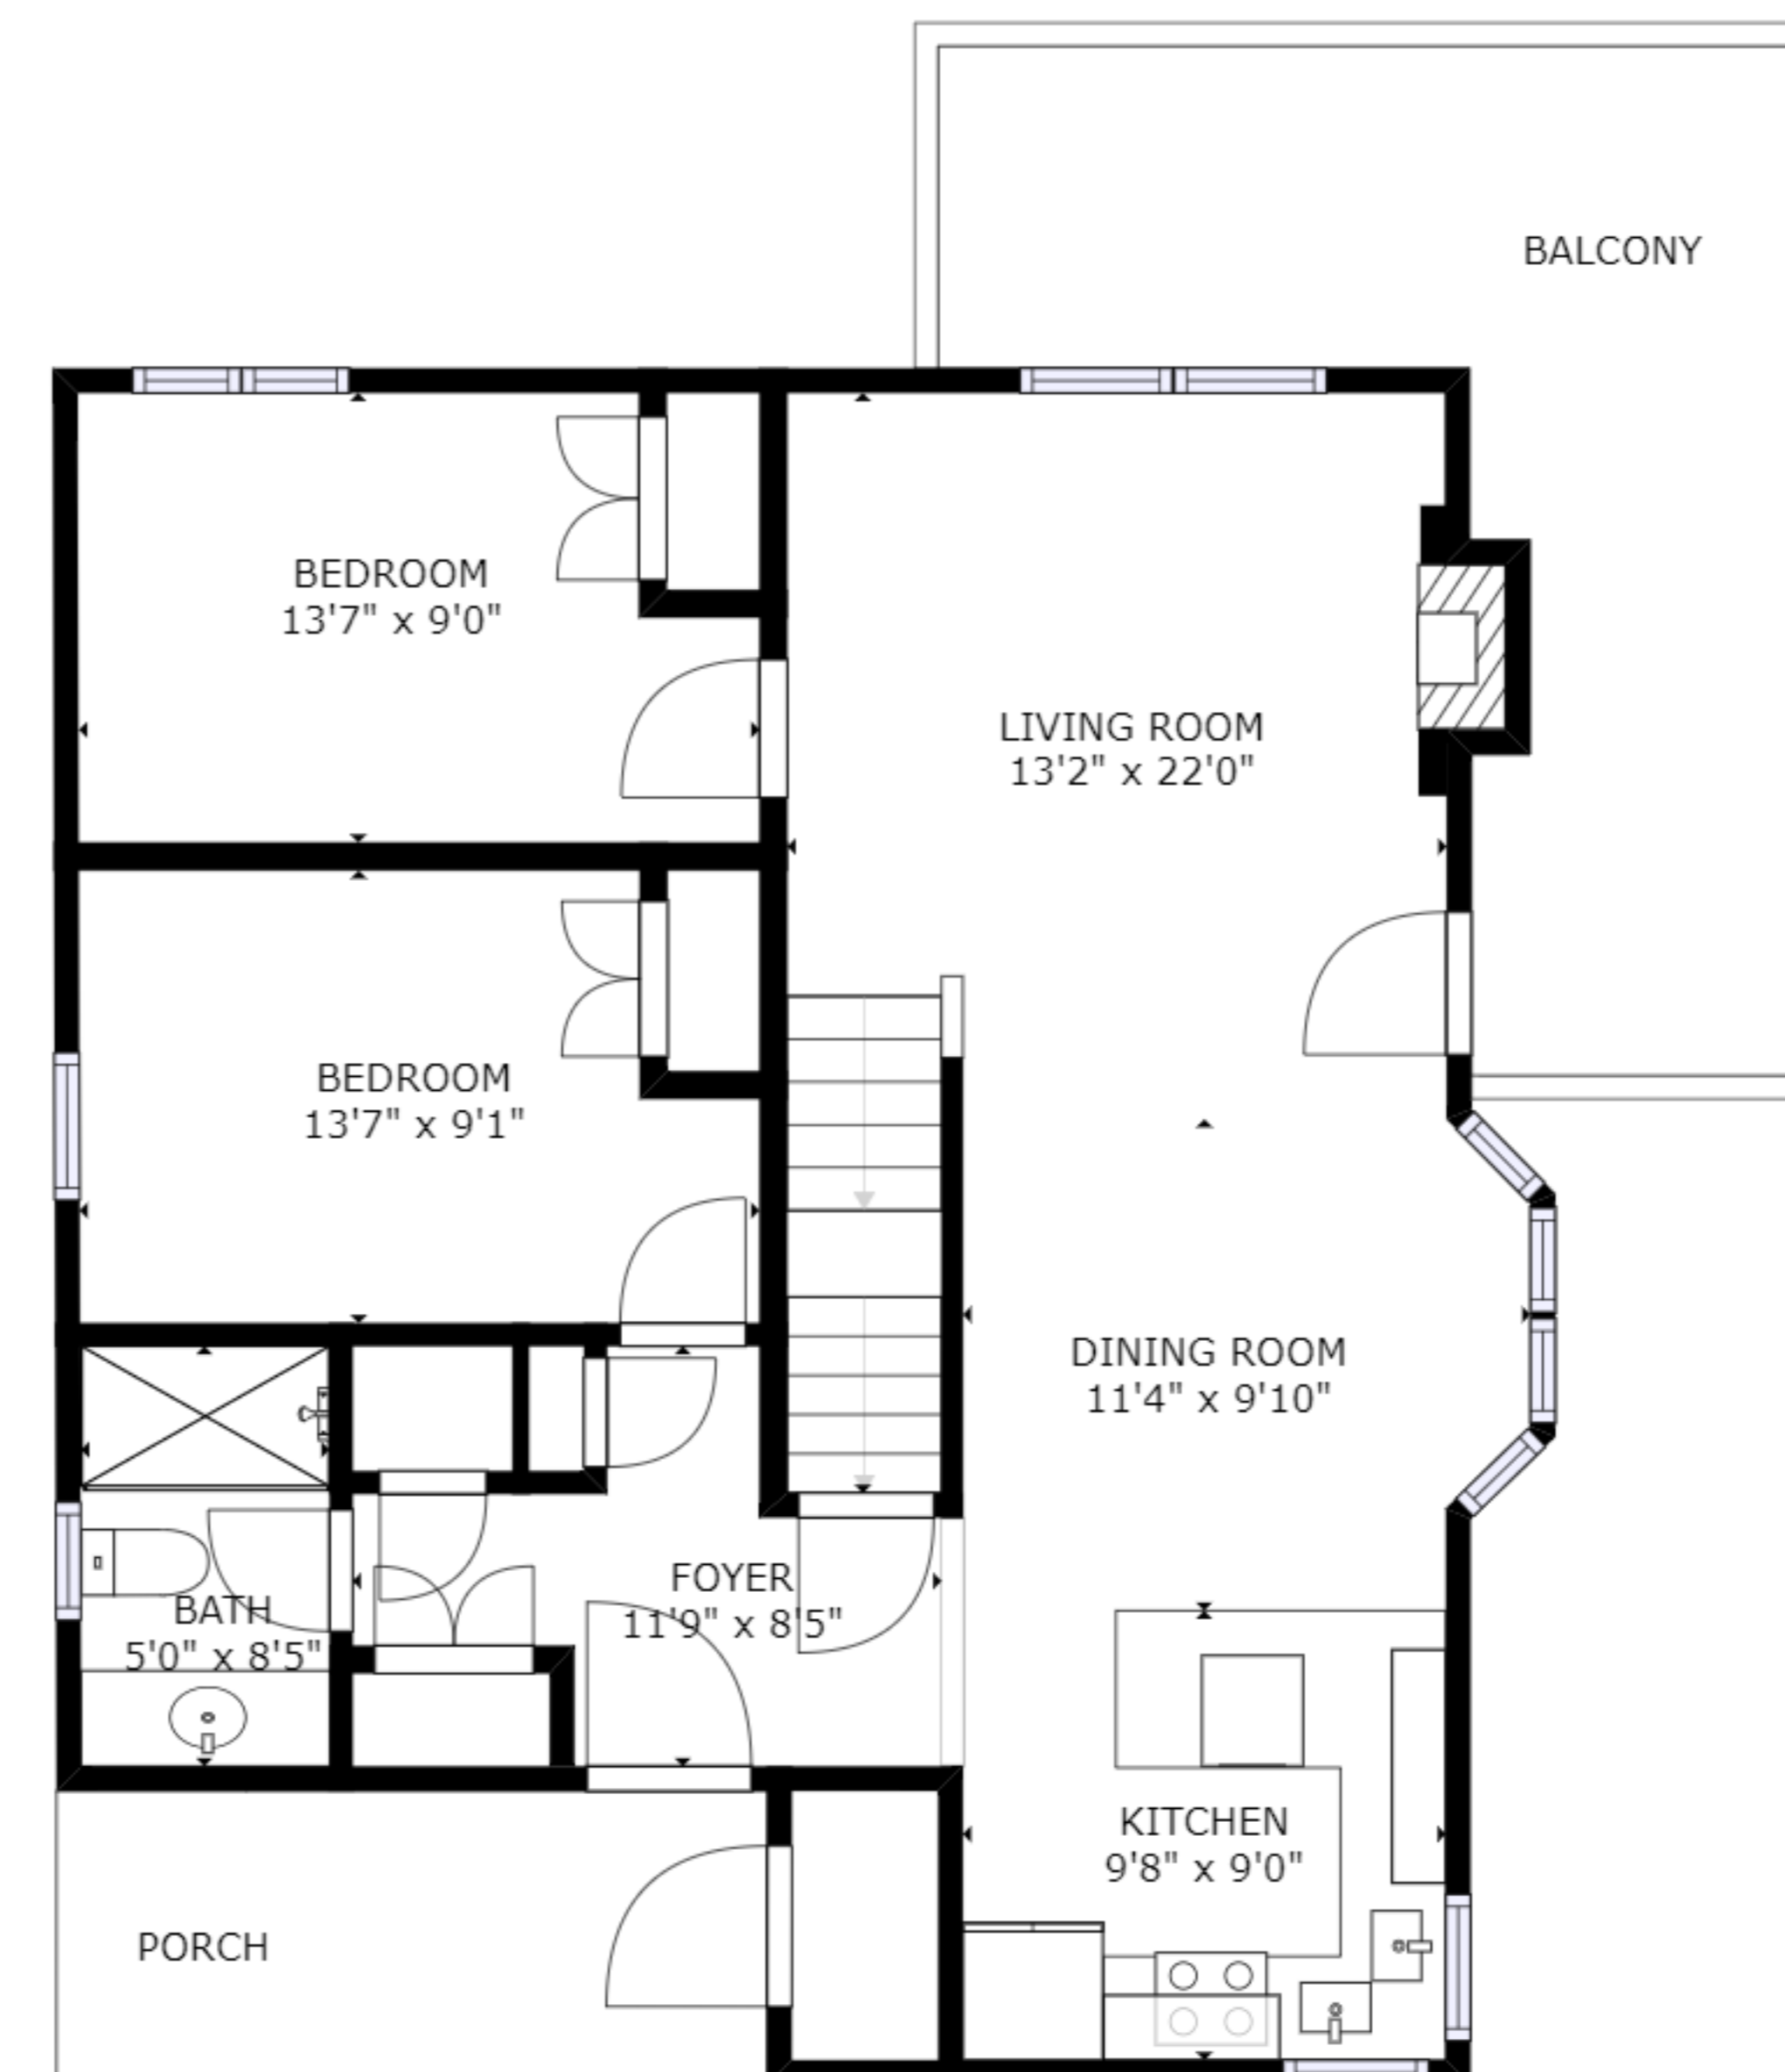

FLOOR 3

FLOOR 1

FLOOR 2

GROSS INTERNAL AREA
 FLOOR 1: 598 sq. ft, FLOOR 2: 820 sq. ft
 FLOOR 3: 441 sq. ft, EXCLUDED AREAS:
 GARAGE: 383 sq. ft
 TOTAL: 1859 sq. ft

SIZES AND DIMENSIONS ARE APPROXIMATE, ACTUAL MAY VARY.