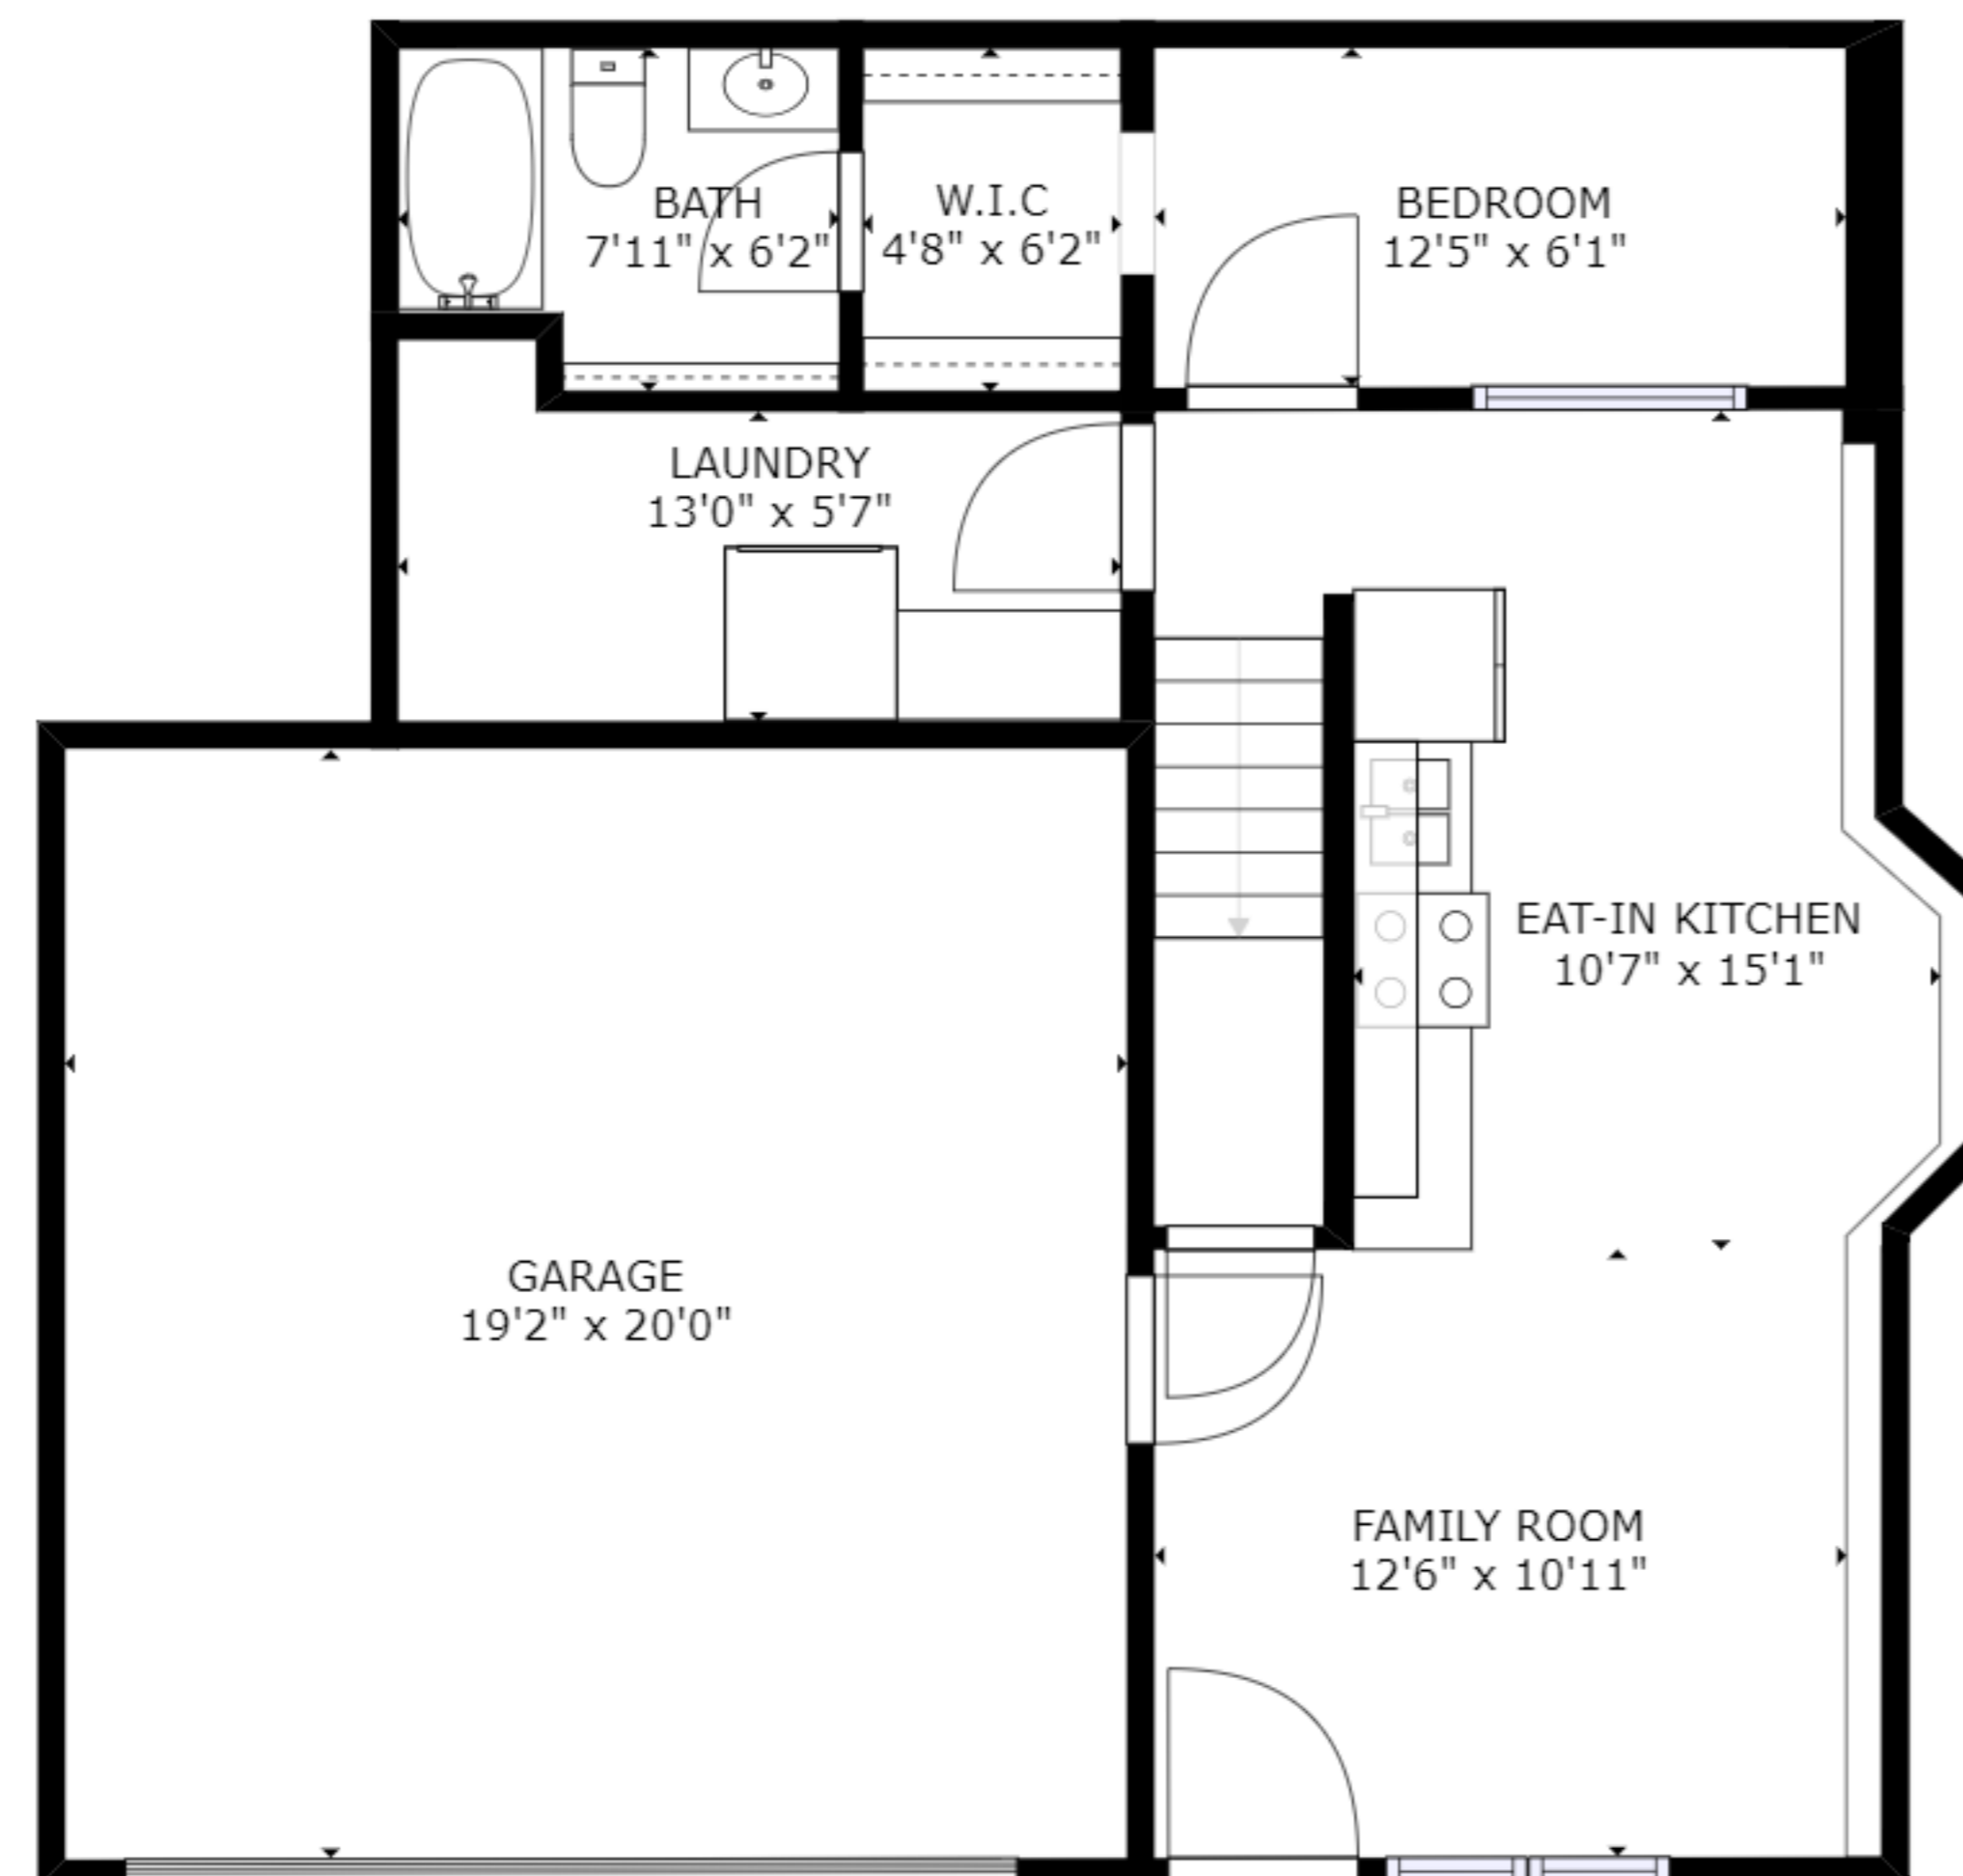

FLOOR 3

FLOOR 1

FLOOR 2

GROSS INTERNAL AREA
 FLOOR 1: 598 sq. ft, FLOOR 2: 820 sq. ft
 FLOOR 3: 441 sq. ft, EXCLUDED AREAS:
 GARAGE: 383 sq. ft
 TOTAL: 1859 sq. ft

SIZES AND DIMENSIONS ARE APPROXIMATE, ACTUAL MAY VARY.